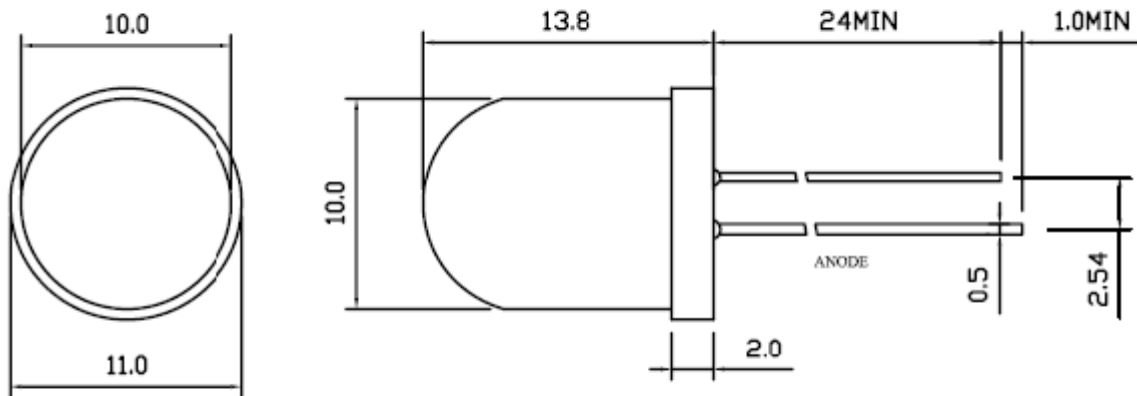

10mm high lumen led white lights

10mm LEDs are available in a variety of sizes and shapes. We carry a wide assortment of the most common models of 3mm, 5mm, 8mm and 10mm LEDs.

Package Dimensions

Unit: (mm)

Tolerance: ± 0.25 mm

Super bright 10mm LEDs are extremely bright with a wide beam angle. They're good for use in your projects, illuminations, head lamps, spotlights, car lighting, models or anywhere where you need low power, high intensity reliable lighting or indication. They have standard .1" pin spacing, which allows them to go easily into a breadboard and will add that extra zing to your project.

For white leds 10mm, please check the color comparison see the table below.

Part Number	Emitted Color	CCT.(K)	Lens Color	Vf(V) IF=@20m A	Iv(mcd) IF=@20m A	Viewing Angle

AL-L011C WC-LA-M	Cool White	10000	Water Clear	2.6-3.4	10000-30000	120
AL-L011N WC-LA-M	Neutral White	6000	Water Clear	2.6-3.4	10000-30000	120
AL-L011 WWC-LA-M	Warm White	3000	Water Clear	2.6-3.4	10000-30000	120